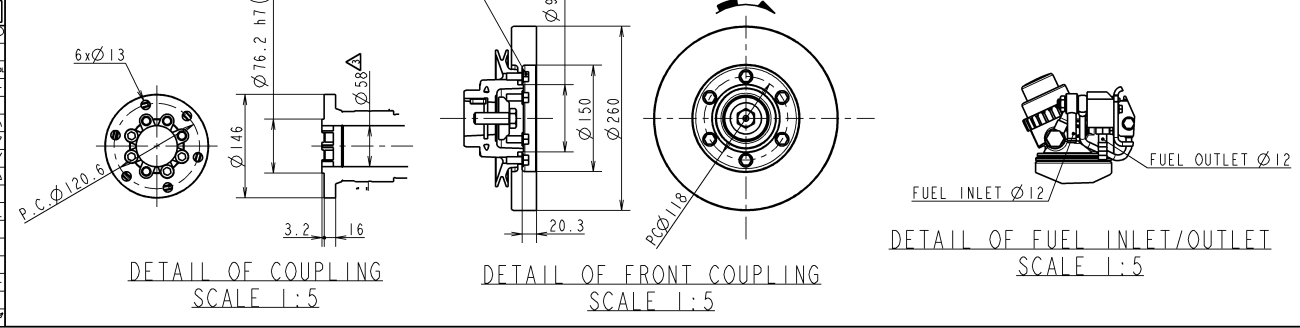

CAREER

NOTES
SEE DRAWING NO. B2-19581-0010 2/3~3/3 FOR OTHER OPTIONS.

生産用
FOR MASS PRODUCTION

MANAGER
志賀

SEC. MANAGER 志賀	MODEL 6LY440 6LY400	QTY -	SCALE 1:10 (1:5)
CHECKED 志賀	SPECIALIST	MATERIAL	
DESIGNED 廣松	DRAWN 大橋	DATE: Y.M.D 2015.06.15	NAME 6LY440/400 X KMH6IV OUTLINE
			REV. 1. REV. 2. REV. 3. REV. 4.
YANMAR POWER TECHNOLOGY CO., LTD.			CODE B2-19581-0030 DRAWN STYLE A2