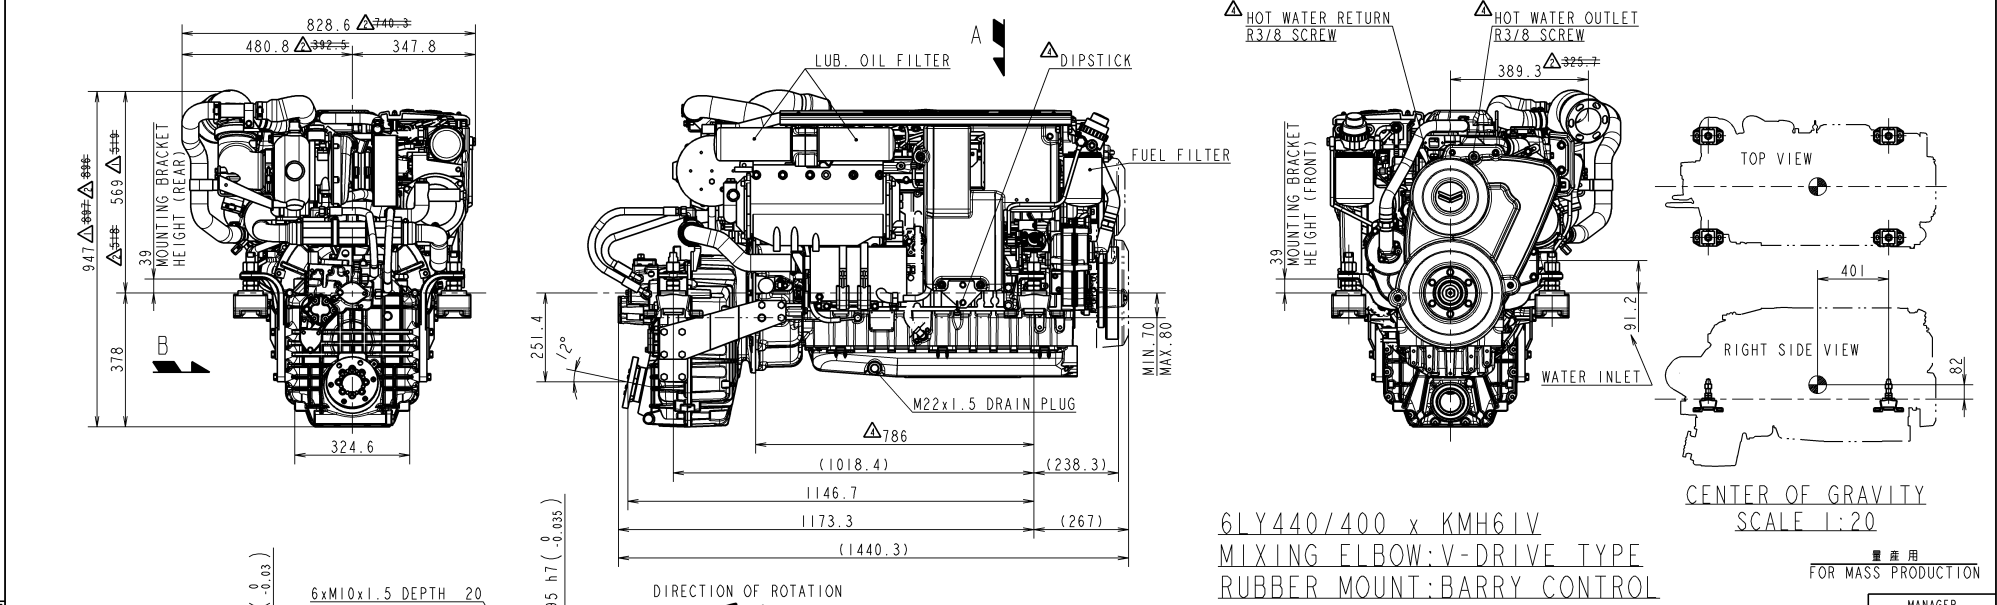

CAREER

NOTES
SEE DRAWING NO. B2-19581-0010 2/3~3/3 FOR OTHER OPTIONS.

生産用
FOR MASS PRODUCTION

MANAGER
志賀

SEC. MANAGER 志賀	MODEL 6LY440 6LY400	QTY -	SCALE 1:10 (1:5)
CHECKED 志賀	SPECIALIST	MATERIAL	
DESIGNED 廣松	DRAWN 大橋	DATE: Y.M.D 2015.06.15	NAME 6LY440/400 X KMH6IV OUTLINE
			REV. 1. REV. 2. REV. 3. REV. 4.
YANMAR POWER TECHNOLOGY CO., LTD.			CODE B2-19581-0030 DRAWN STYLE A2