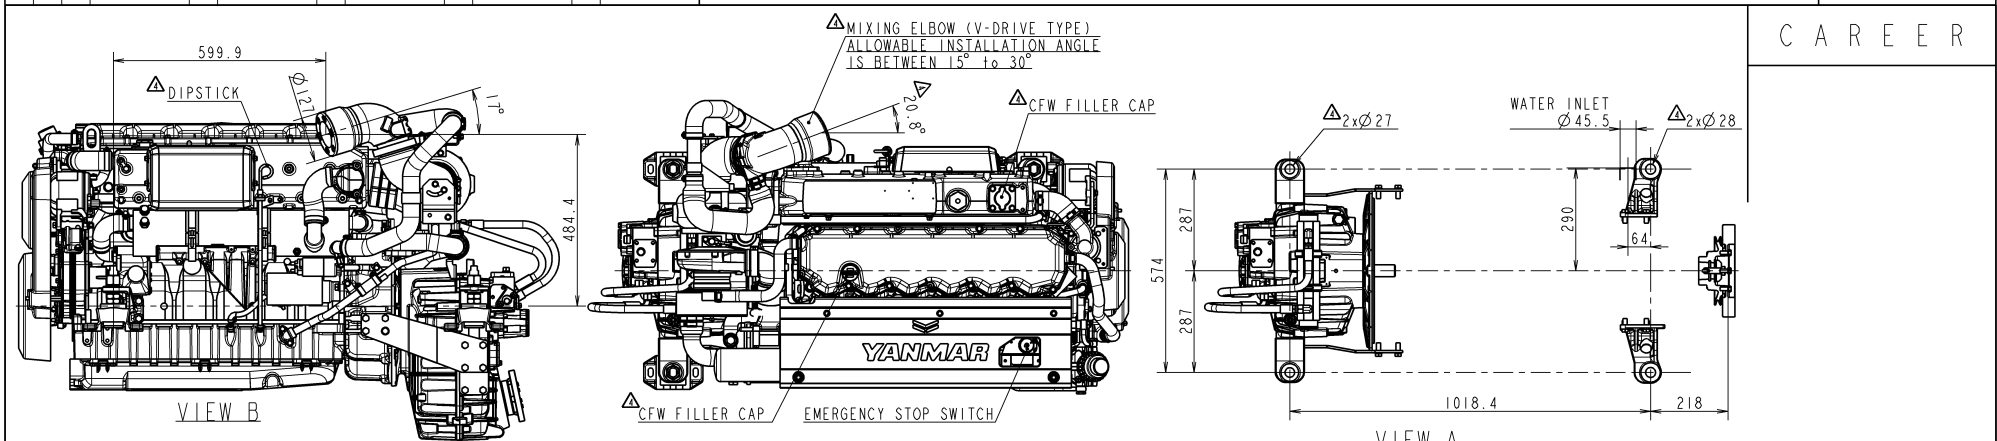

CAREER

NOTES
SEE DRAWING NO. B2-19581-0010 2/3~3/3 FOR OTHER OPTIONS.

生産用
FOR MASS PRODUCTION

MANAGER
志賀

SEC. MANAGER 志賀	MODEL 6LY440 6LY400	QTY -	SCALE 1:10 (1:5)
CHECKED 志賀	SPECIALIST	MATERIAL	
DESIGNED 廣松	DRAWN 大橋	DATE: Y.M.D 2015.06.15	NAME 6LY440/400 X KMH6IV OUTLINE
			REV. 1. REV. 2. REV. 3. REV. 4.
YANMAR POWER TECHNOLOGY CO., LTD.			CODE B2-19581-0030 DRAWN STYLE A2