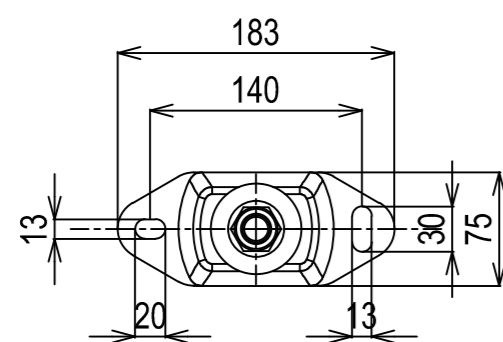

DETAIL OF MOUNTING BLOCK

NOTE:

- 1.DWG.SHOWS MOUNTING BLOCKS AT ORIGINAL HEIGHT.
ENGINE WEIGHT WILL COMPRESS BLOCKS BY 3 MM(APPROX).
- 2.MOUNTING BLOCKS ARE EQUIPPED FOR STANDARD ACCESSORY.
- 3.● SHOWS THE CENTER OF GRAVITY.
- 4.FOR ADDITIONAL INSTALLATION INFORMATION AND SPECIFICATIONS
PLEASE REFER TO THE YANMAR ENGINE INSTALLATION MANUAL

Engine:	8LV370Z_ZT370 Standard	Release:	31-08-2010
Scale:	1:10	Date:	01-04-2014
		Dimensions:	mm