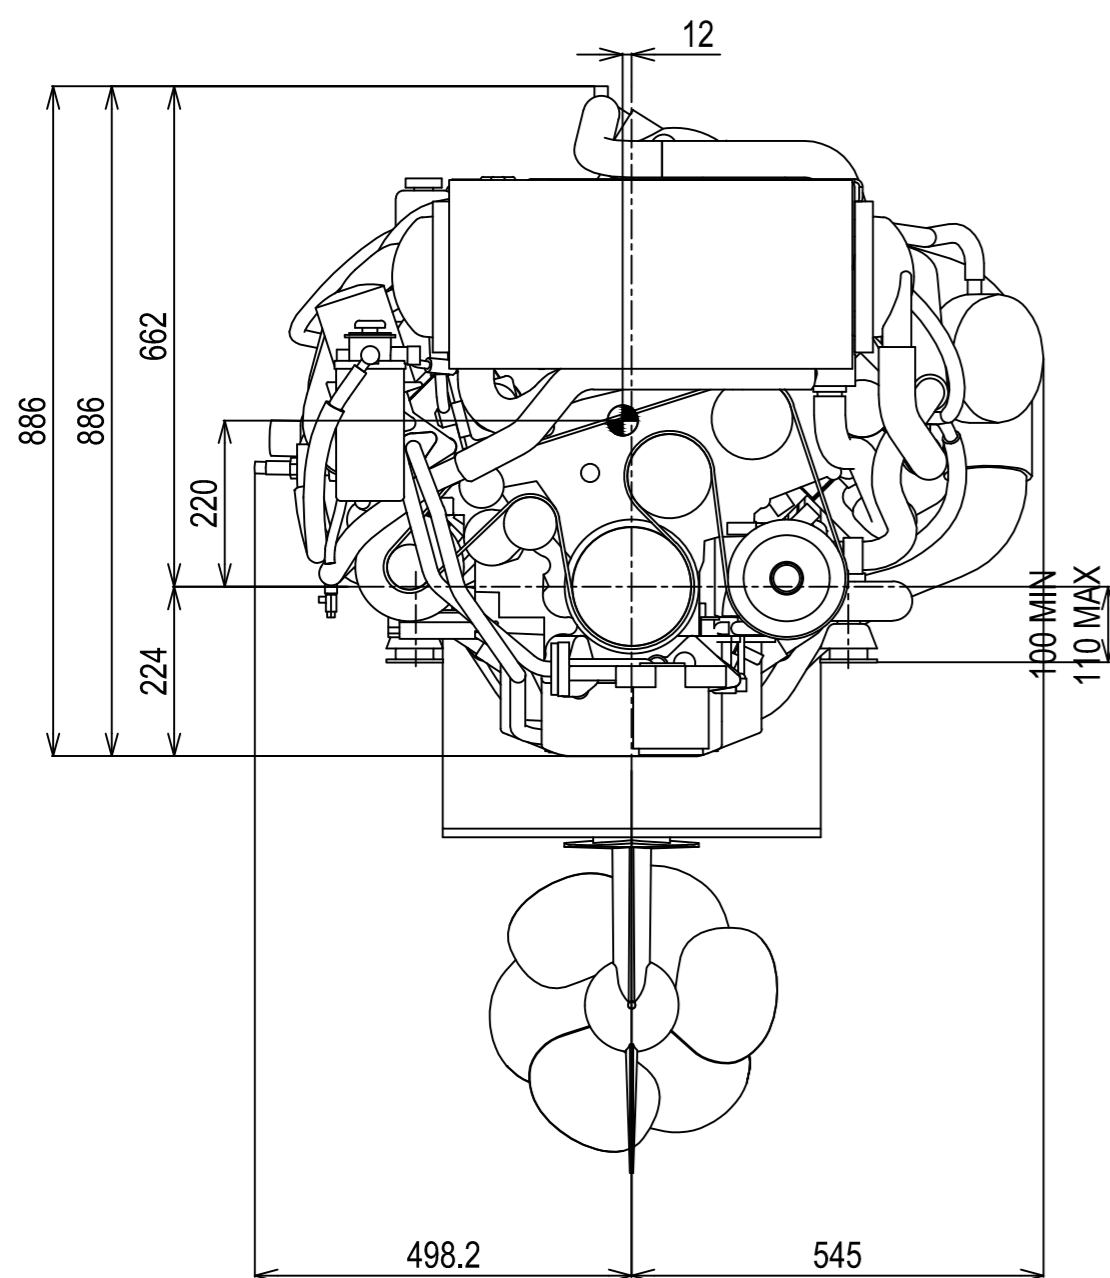

DETAIL OF MOUNTING BLOCK

NOTE:

- 1.DWG.SHOWS MOUNTING BLOCKS AT ORIGINAL HEIGHT.
ENGINE WEIGHT WILL COMPRESS BLOCKS BY 3 MM(APPROX).
- 2.MOUNTING BLOCKS ARE EQUIPPED FOR STANDARD ACCESSORY.
- 3.● SHOWS THE CENTER OF GRAVITY.
- 4.FOR ADDITIONAL INSTALLATION INFORMATION AND SPECIFICATIONS
PLEASE REFER TO THE YANMAR ENGINE INSTALLATION MANUAL

Engine:	8LV370Z_ZT370 Standard	Release:	31-08-2010
Scale:	1:10	Date:	01-04-2014
		Dimensions:	mm