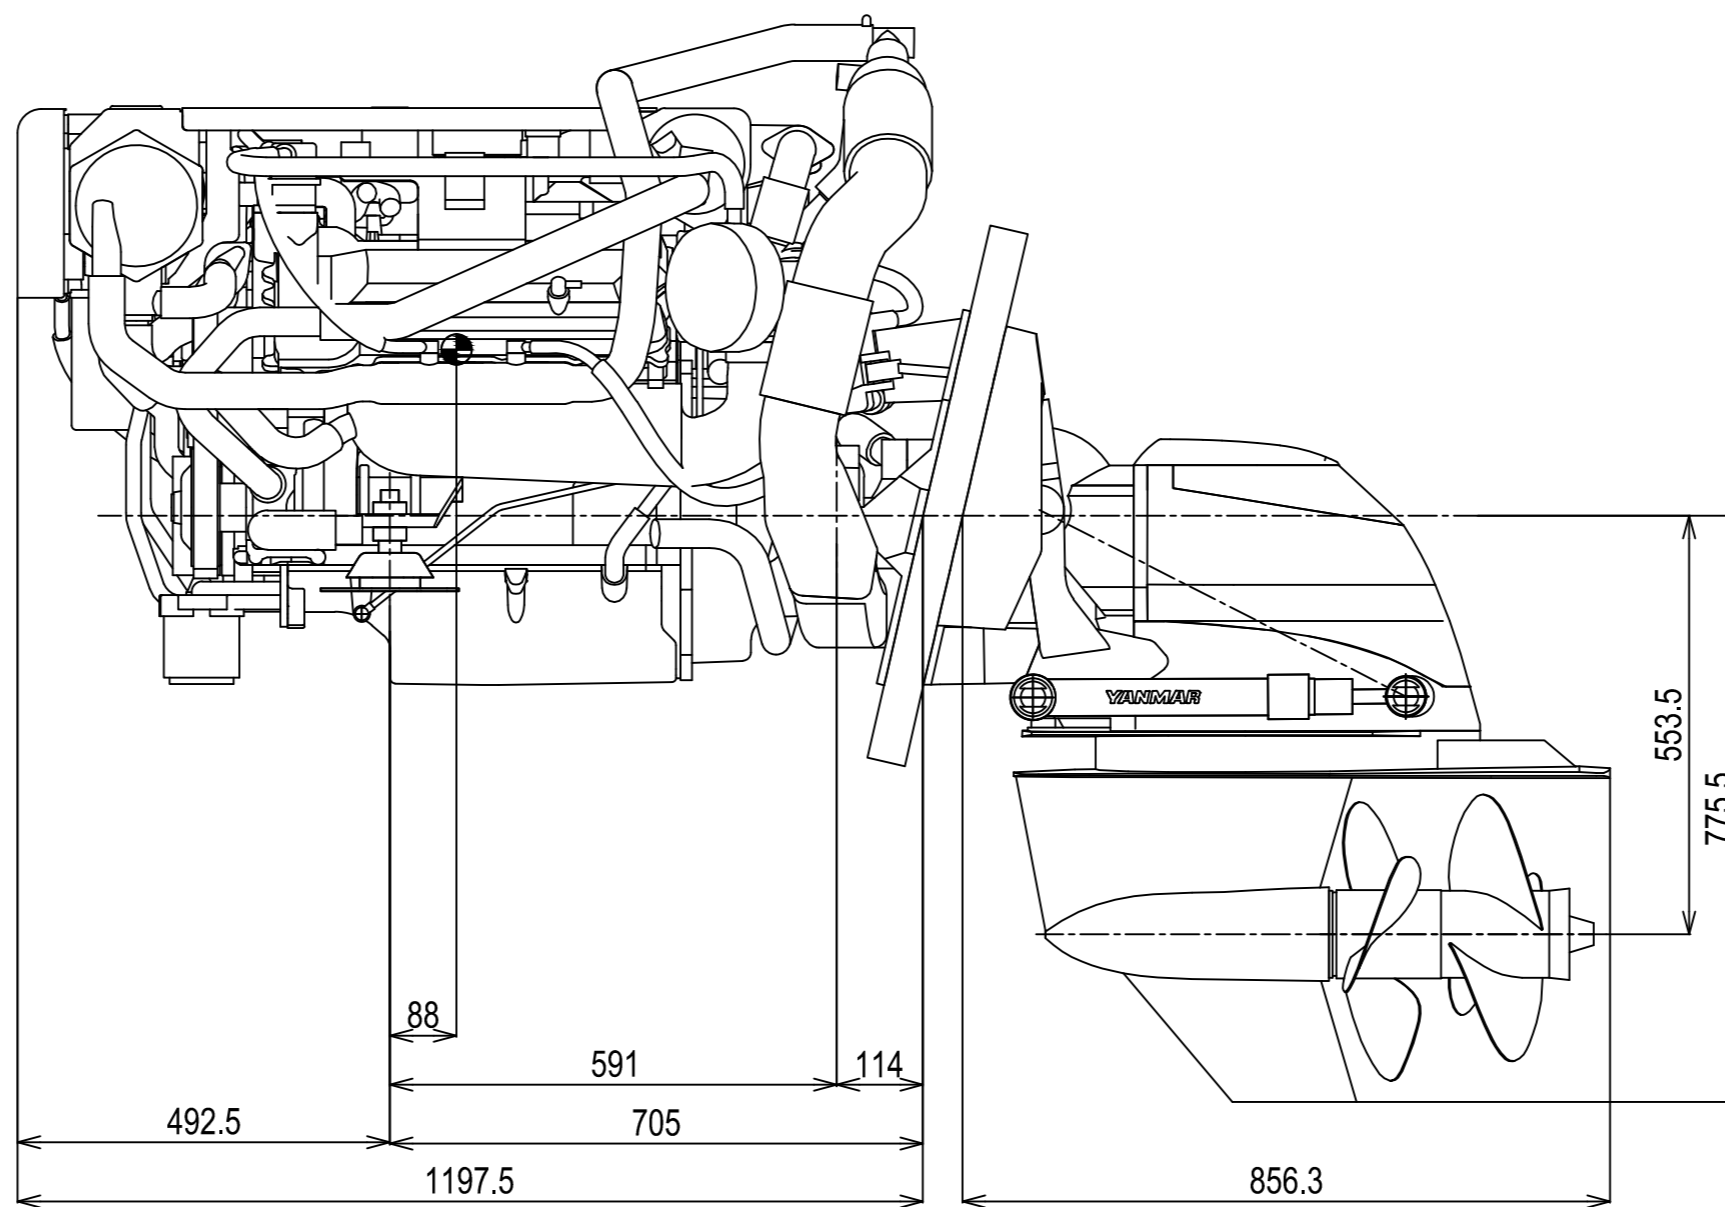

DETAIL OF MOUNTING BLOCK

NOTE:

- 1.DWG.SHOWS MOUNTING BLOCKS AT ORIGINAL HEIGHT.
ENGINE WEIGHT WILL COMPRESS BLOCKS BY 3 MM(APPROX).
- 2.MOUNTING BLOCKS ARE EQUIPPED FOR STANDARD ACCESSORY.
- 3.● SHOWS THE CENTER OF GRAVITY.
- 4.FOR ADDITIONAL INSTALLATION INFORMATION AND SPECIFICATIONS
PLEASE REFER TO THE YANMAR ENGINE INSTALLATION MANUAL

Engine:	8LV370Z_ZT370 Standard	Release:	31-08-2010
Scale:	1:10	Date:	01-04-2014
		Dimensions:	mm