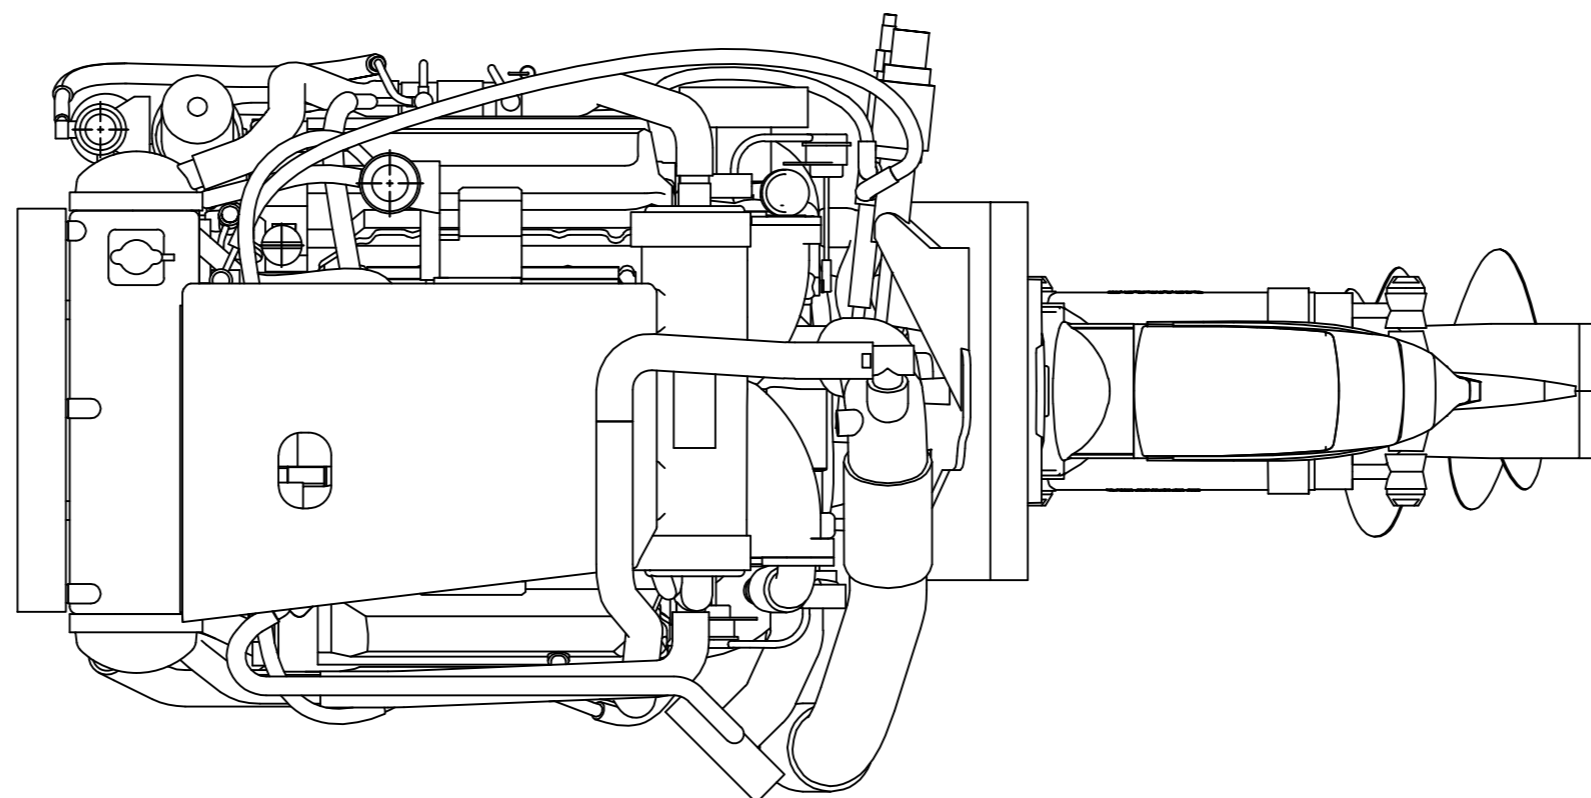

DETAIL OF MOUNTING BLOCK

NOTE:

- 1.DWG.SHOWS MOUNTING BLOCKS AT ORIGINAL HEIGHT.
ENGINE WEIGHT WILL COMPRESS BLOCKS BY 3 MM(APPROX).
- 2.MOUNTING BLOCKS ARE EQUIPPED FOR STANDARD ACCESSORY.
- 3.● SHOWS THE CENTER OF GRAVITY.
- 4.FOR ADDITIONAL INSTALLATION INFORMATION AND SPECIFICATIONS
PLEASE REFER TO THE YANMAR ENGINE INSTALLATION MANUAL

Engine:	8LV370Z_ZT370 Standard	Release:	31-08-2010
Scale:	1:10	Date:	01-04-2014
		Dimensions:	mm