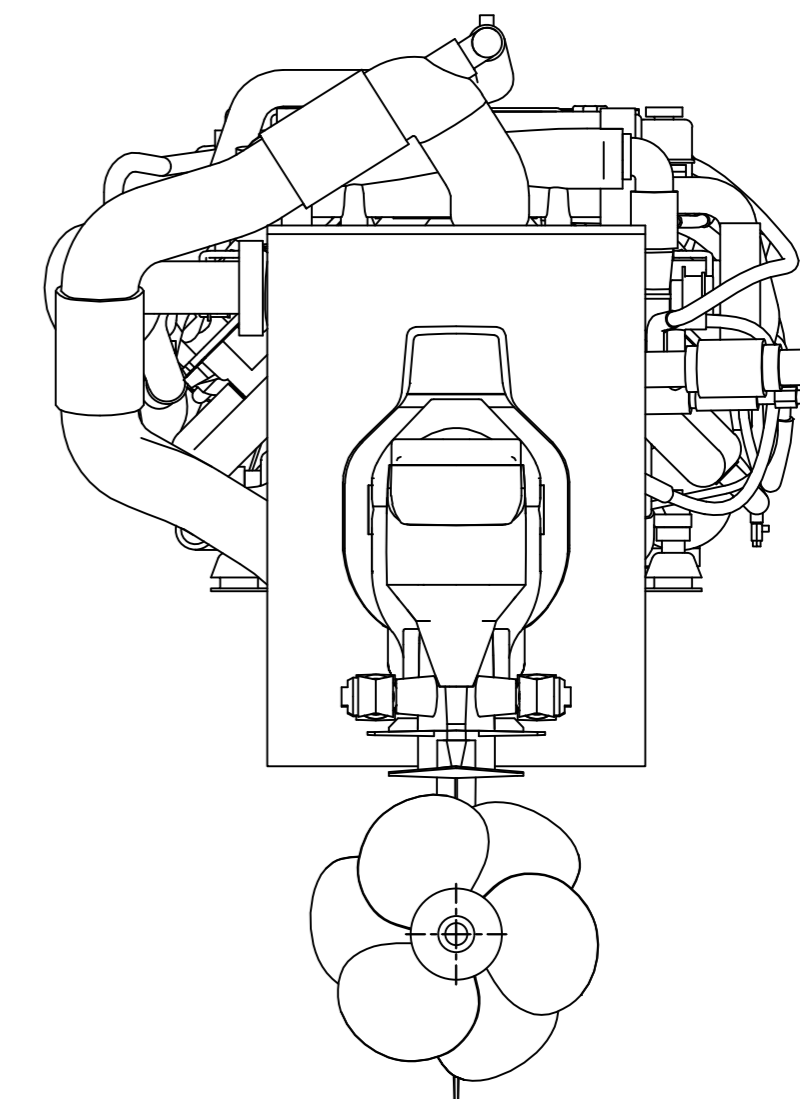

DETAIL OF MOUNTING BLOCK

NOTE:

- 1.DWG.SHOWS MOUNTING BLOCKS AT ORIGINAL HEIGHT.
ENGINE WEIGHT WILL COMPRESS BLOCKS BY 3 MM(APPROX).
- 2.MOUNTING BLOCKS ARE EQUIPPED FOR STANDARD ACCESSORY.
- 3.● SHOWS THE CENTER OF GRAVITY.
- 4.FOR ADDITIONAL INSTALLATION INFORMATION AND SPECIFICATIONS
PLEASE REFER TO THE YANMAR ENGINE INSTALLATION MANUAL

Engine:	8LV370Z_ZT370 Standard	Release:	31-08-2010
Scale:	1:10	Date:	01-04-2014
		Dimensions:	mm