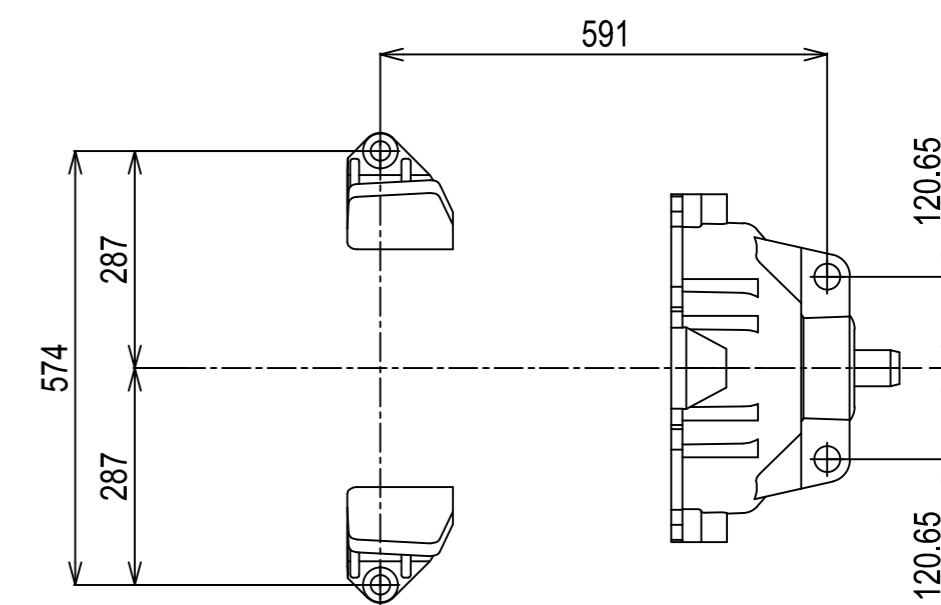

DETAIL OF MOUNTING BLOCK

NOTE:

- 1.DWG.SHOWS MOUNTING BLOCKS AT ORIGINAL HEIGHT.
ENGINE WEIGHT WILL COMPRESS BLOCKS BY 3 MM(APPROX).
- 2.MOUNTING BLOCKS ARE EQUIPPED FOR STANDARD ACCESSORY.
- 3.● SHOWS THE CENTER OF GRAVITY.
- 4.FOR ADDITIONAL INSTALLATION INFORMATION AND SPECIFICATIONS
PLEASE REFER TO THE YANMAR ENGINE INSTALLATION MANUAL

Engine:	8LV370Z_ZT370 Standard	Release:	31-08-2010
Scale:	1:10	Date:	01-04-2014
		Dimensions:	mm