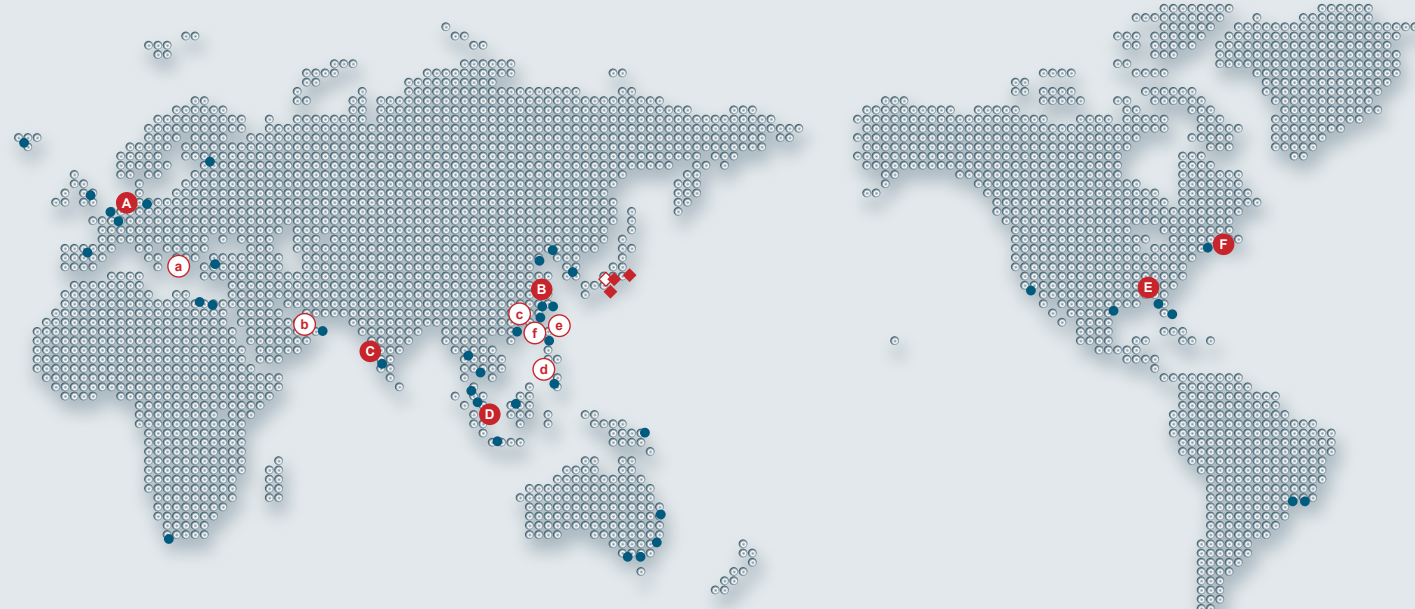

Worldwide Service Network

EUROPE

NETHERLANDS Country Code * 31 *

A Yanmar Europe B.V. (YEU)
Brugplein 11, 1332 BS Almere-de Vaart, The Netherlands
Tel: 36-5493200 Fax: 36-5493209
Web: www.yanmar.nl/

Nicoverken Holland B.V.
Algerastraat 20, 3125 BS Schiedam, The Netherlands
Tel: 10-2380999 Fax: 10-2380990
E-mail: shiprepair@nicoverken.nl
Web: www.nicoverken.nl

U.K. Country Code * 44 *

Shipaid Diesel Services Ltd
Units, 1&2, Plot 10, Westminster Trading Estate,
Westminster Road, North Hykeham, Lincoln, LN6 3QY, U.K.
Tel: 1522-696642 Fax: 1522-695153

GERMANY Country Code * 49 *