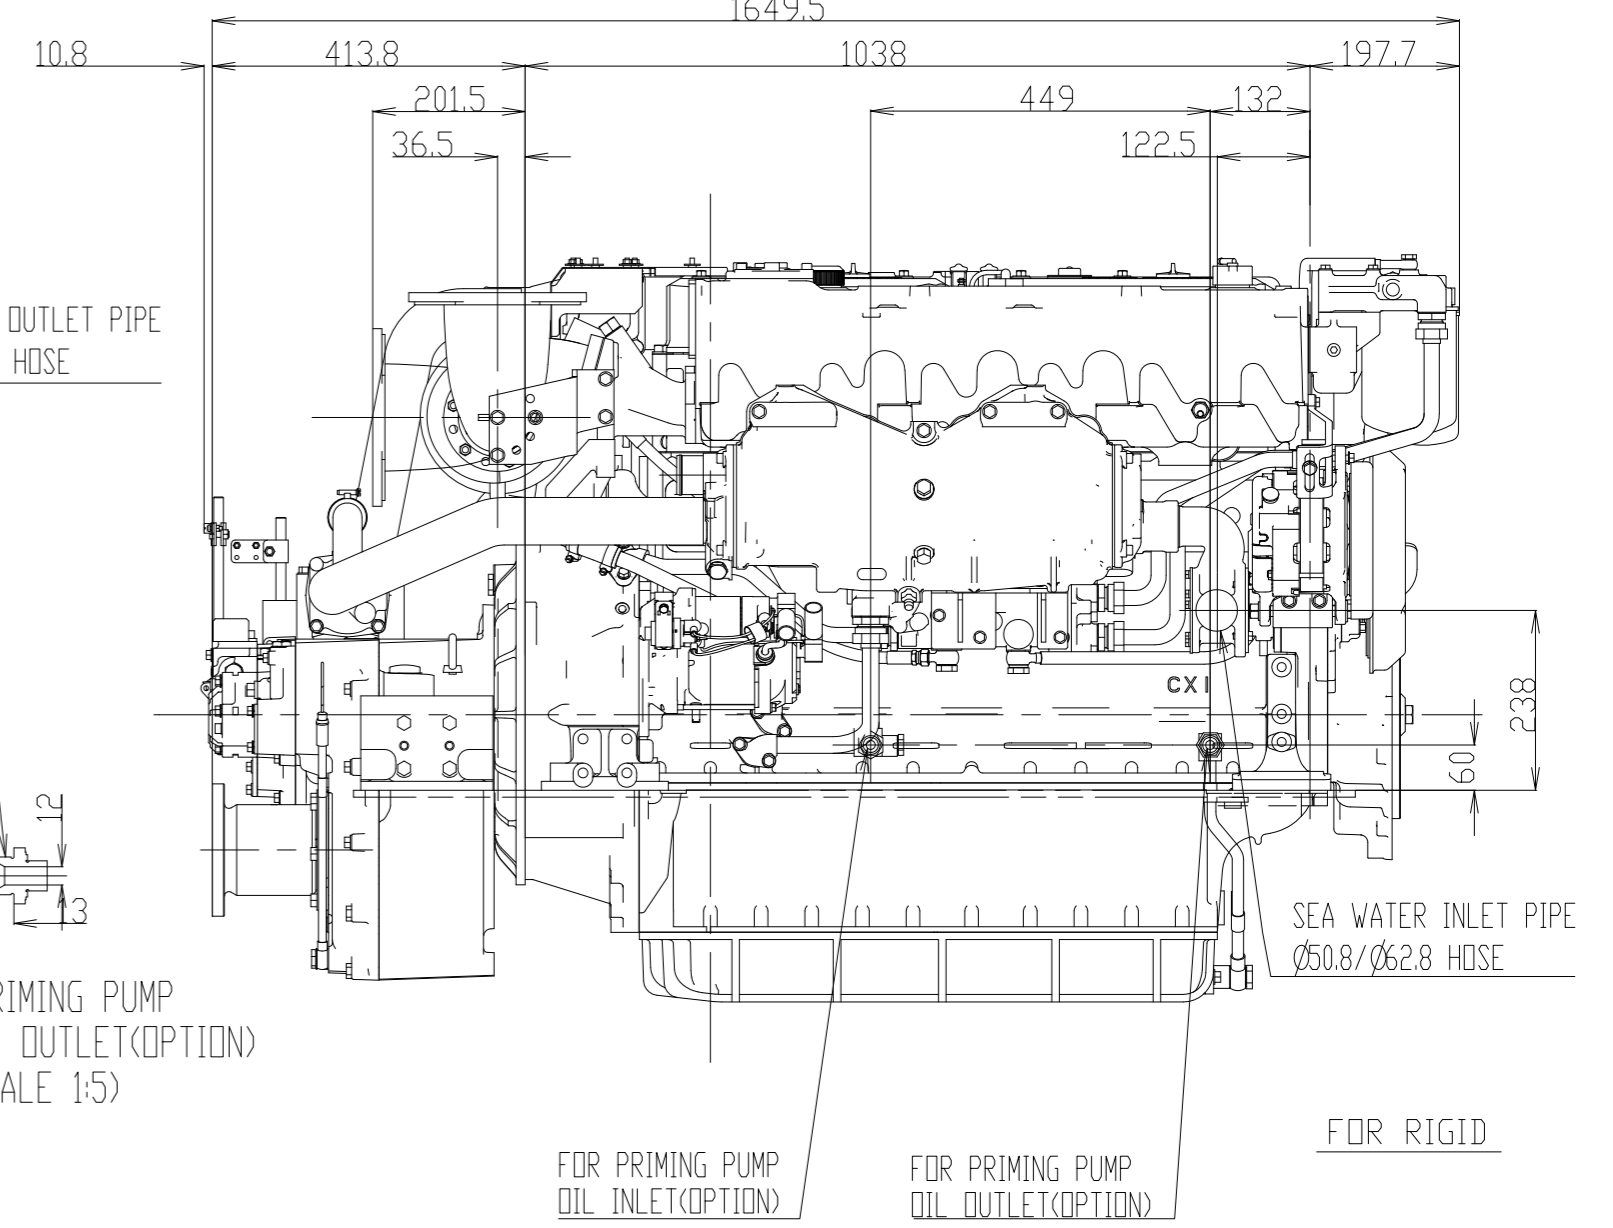

BREATHER TUBE  
Ø25/Ø33 VINYL TUBE

FUEL OIL INLET PIPE  
Ø12/Ø21 HOSE

6CXB-GT×YX75

DETAIL OF COUPLING (SCALE 1:5)

DETAIL OF COUPLING (SCALE 1:5)

SCALE	NAME	MODEL
1:10	OUTLINE	6CXB-GT×YX75
DATE	ORIGINAL DRAWING NUMBER	REVISION
8-25-2010	B2-27698-0010	0