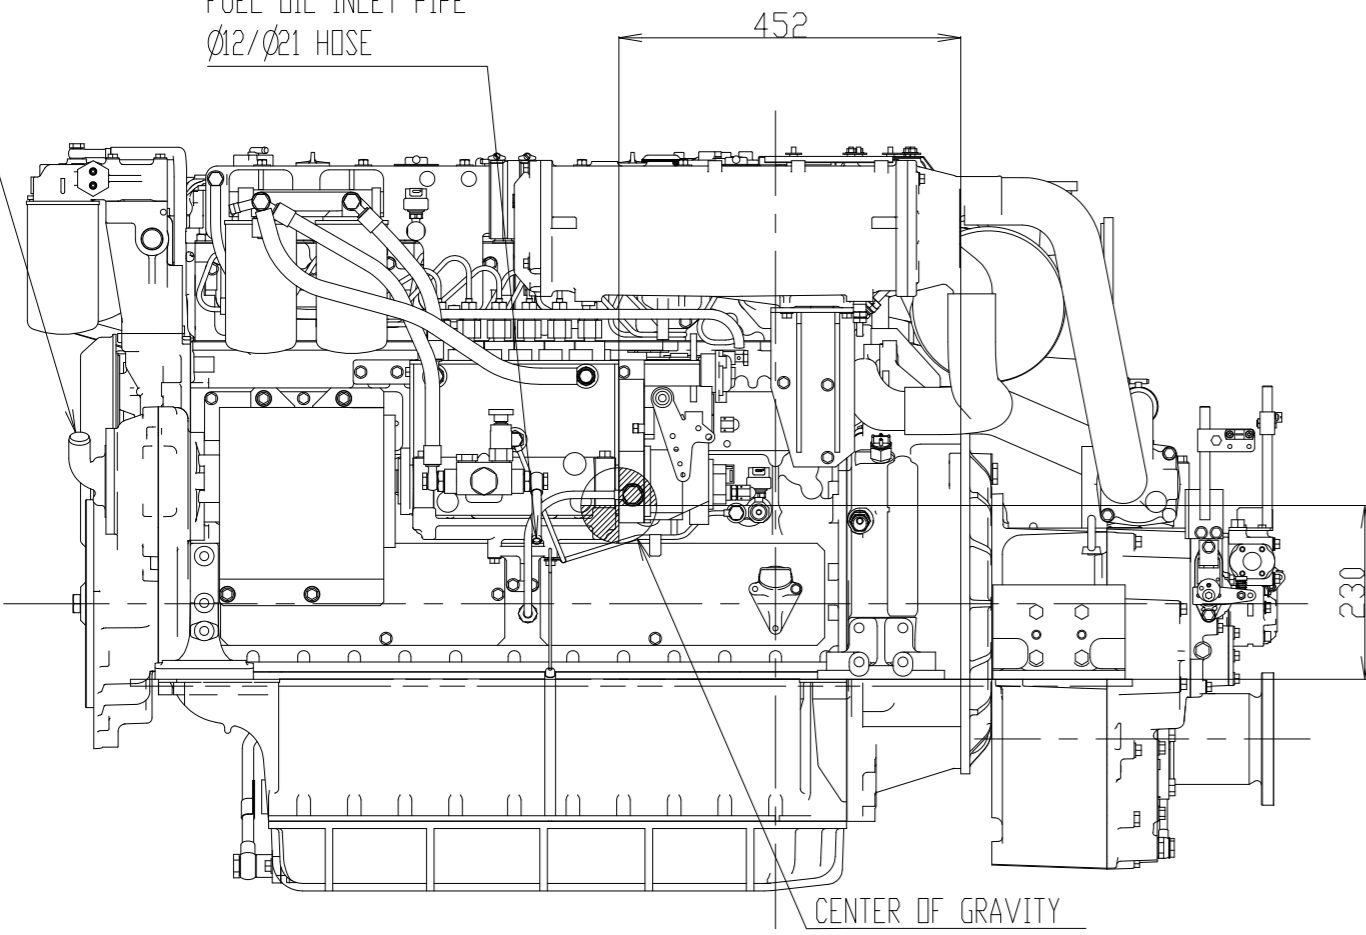

BREATHER TUBE  
Ø25/Ø33 VINYL TUBE

FUEL OIL INLET PIPE  
Ø12/Ø21 HOSE

6CXB-GT×YX75

DETAIL OF COUPLING (SCALE 1:5)

DETAIL OF COUPLING (SCALE 1:5)

SCALE	NAME	MODEL
1:10	OUTLINE	6CXB-GT×YX75
DATE	ORIGINAL DRAWING NUMBER	REVISION
8-25-2010	B2-27698-0010	0