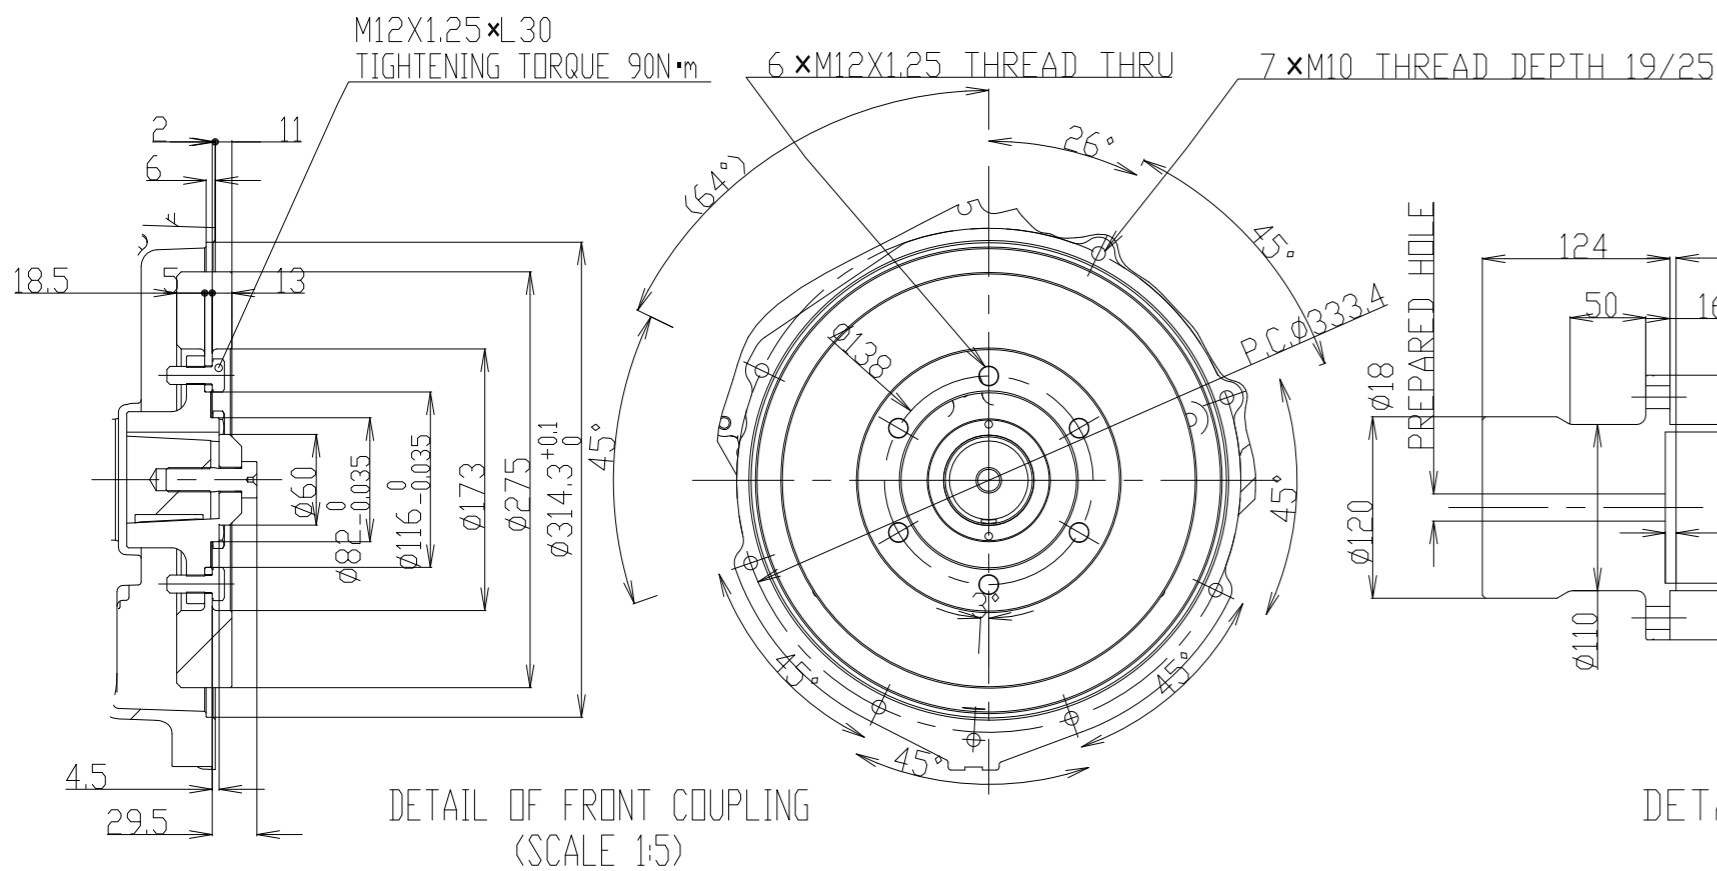

BREATHER TUBE  
Ø25/Ø33 VINYL TUBE

FUEL OIL INLET PIPE  
Ø12/Ø21 HOSE

6CXB-GT×YX75

DETAIL OF COUPLING (SCALE 1:5)

DETAIL OF COUPLING (SCALE 1:5)

SCALE	NAME	MODEL
1:10	OUTLINE	6CXB-GT×YX75
DATE	ORIGINAL DRAWING NUMBER	REVISION
8-25-2010	B2-27698-0010	0