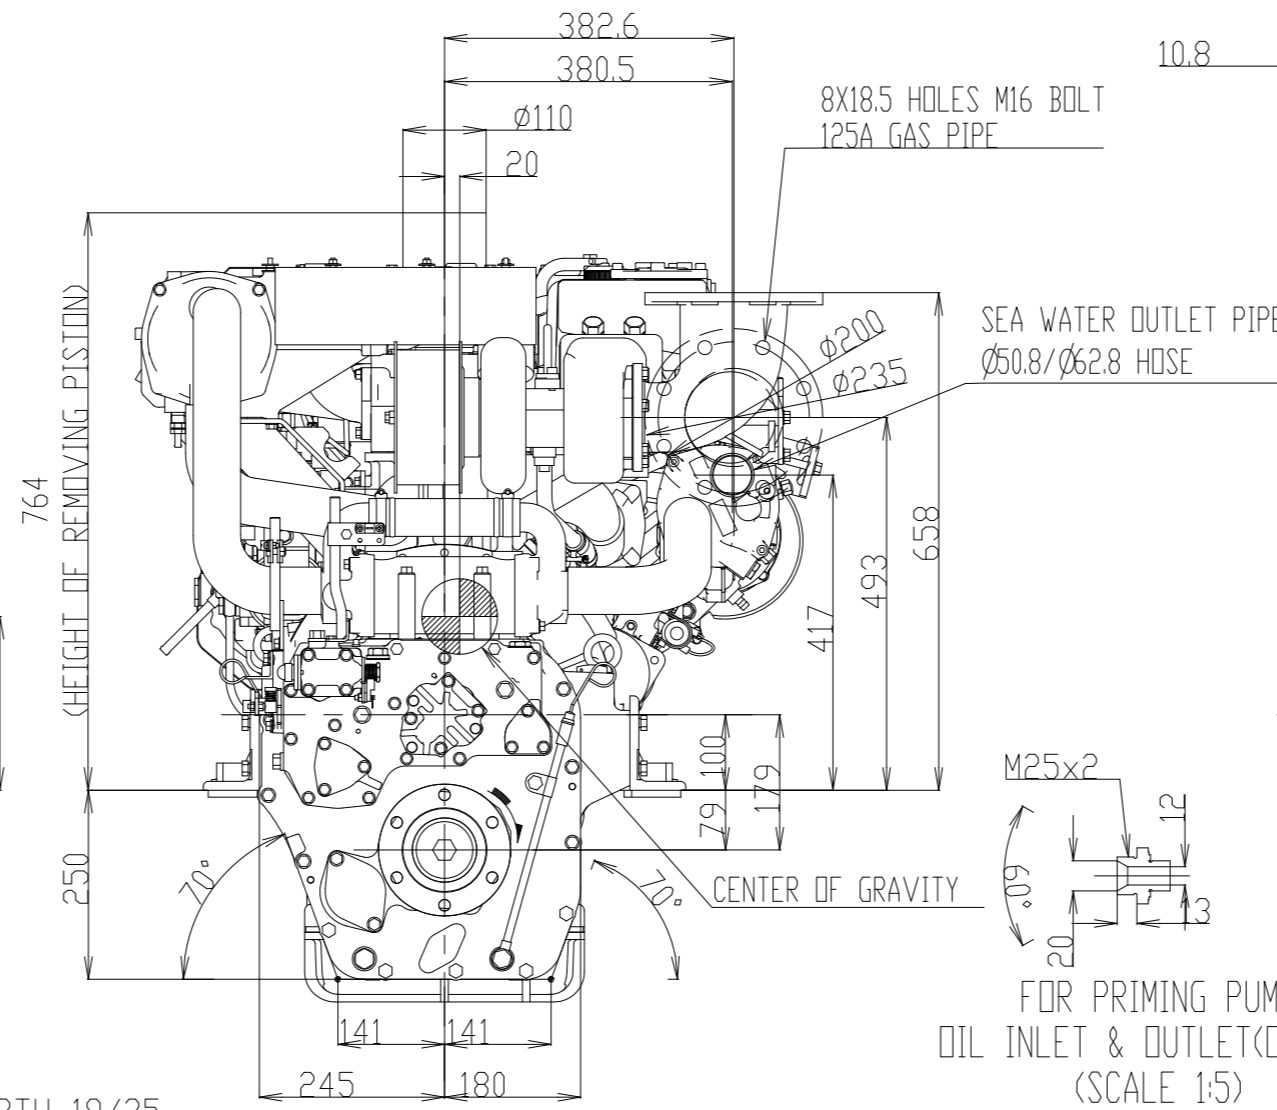

BREATHER TUBE  
Ø25/Ø33 VINYL TUBE

FUEL OIL INLET PIPE  
Ø12/Ø21 HOSE

6CXB-GT×YX75

DETAIL OF COUPLING (SCALE 1:5)

DETAIL OF COUPLING (SCALE 1:5)

SCALE	NAME	MODEL
1:10	OUTLINE	6CXB-GT×YX75
DATE	ORIGINAL DRAWING NUMBER	REVISION
8-25-2010	B2-27698-0010	0