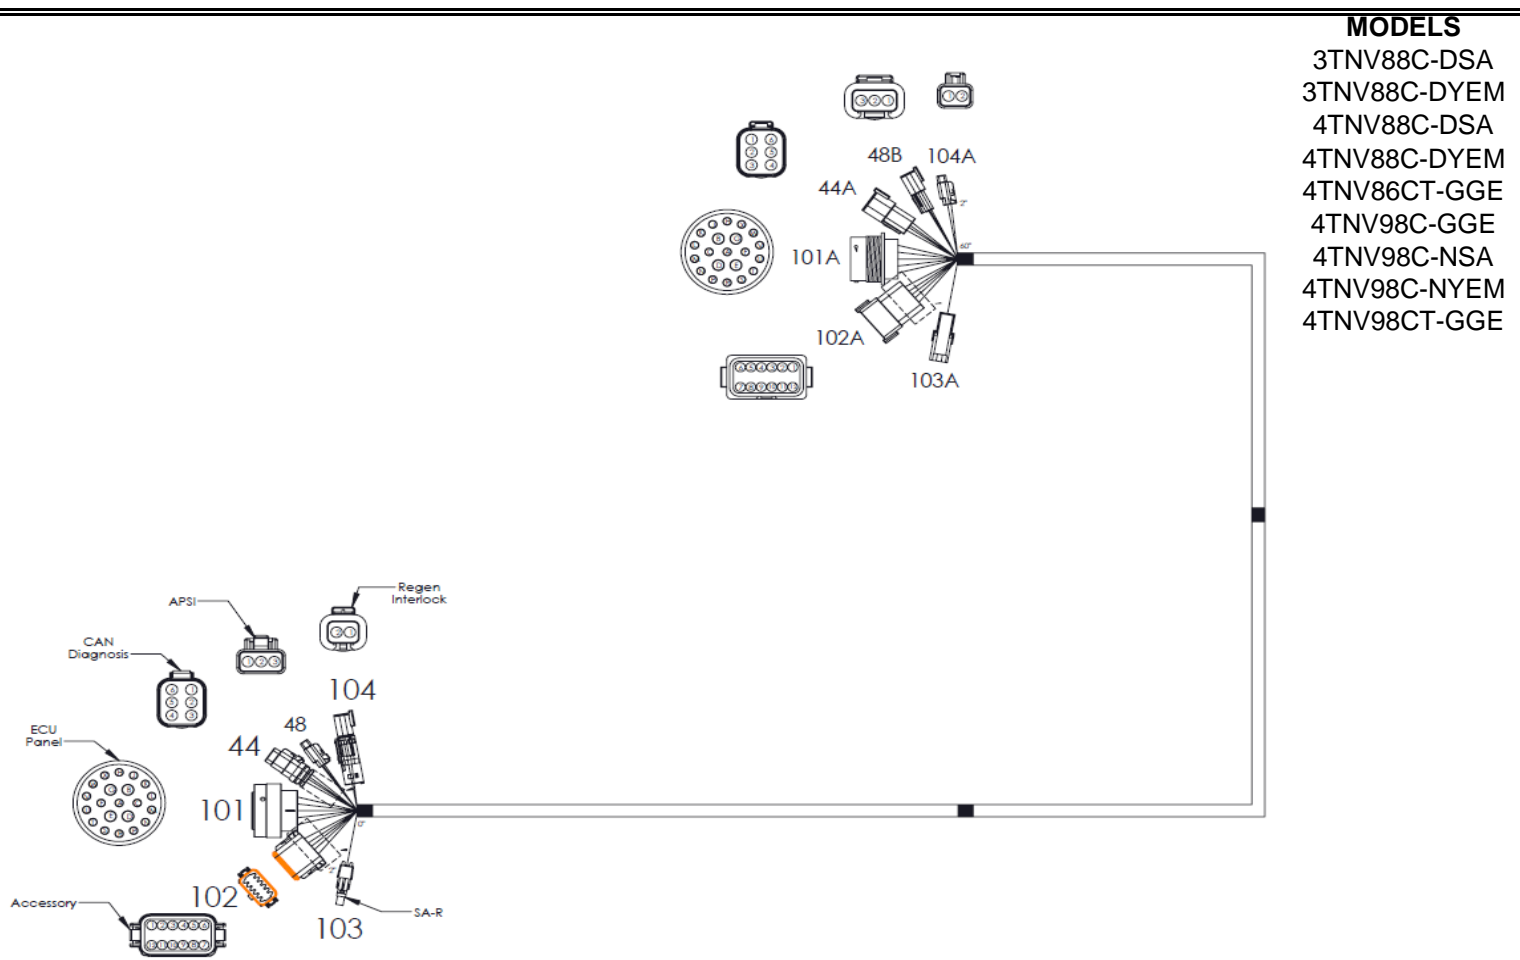

YANMAR CO., LTD.
YANMAR AMERICA CORP.

Supplement to Yanmar Kit Installation Instructions

SAFETY

This product is designed and intended only for use with a YANMAR engine. All safety and warning information contained in the Yanmar Operation Manual and Service Manual is adopted and incorporated to apply to the components, accessories, and parts that are utilized with Yanmar engines. Follow all instructions and precautions before installing this product, before operating, during operation, and during periodic maintenance procedures for your safety, the safety of others, and to protect the performance of your engine.

YANMAR CO., LTD.
YANMAR AMERICA CORP.

Item	Part No.	Description	Quantity	Remarks
1	129E10-91110	Harness, 5FT Extension Harness	1	

MODELS

- 3TNV88C-DSA
- 3TNV88C-DYEM
- 4TNV88C-DSA
- 4TNV88C-DYEM
- 4TNV86CT-GGE
- 4TNV98C-GGE
- 4TNV98C-NSA
- 4TNV98C-NYEM
- 4TNV98CT-GGE